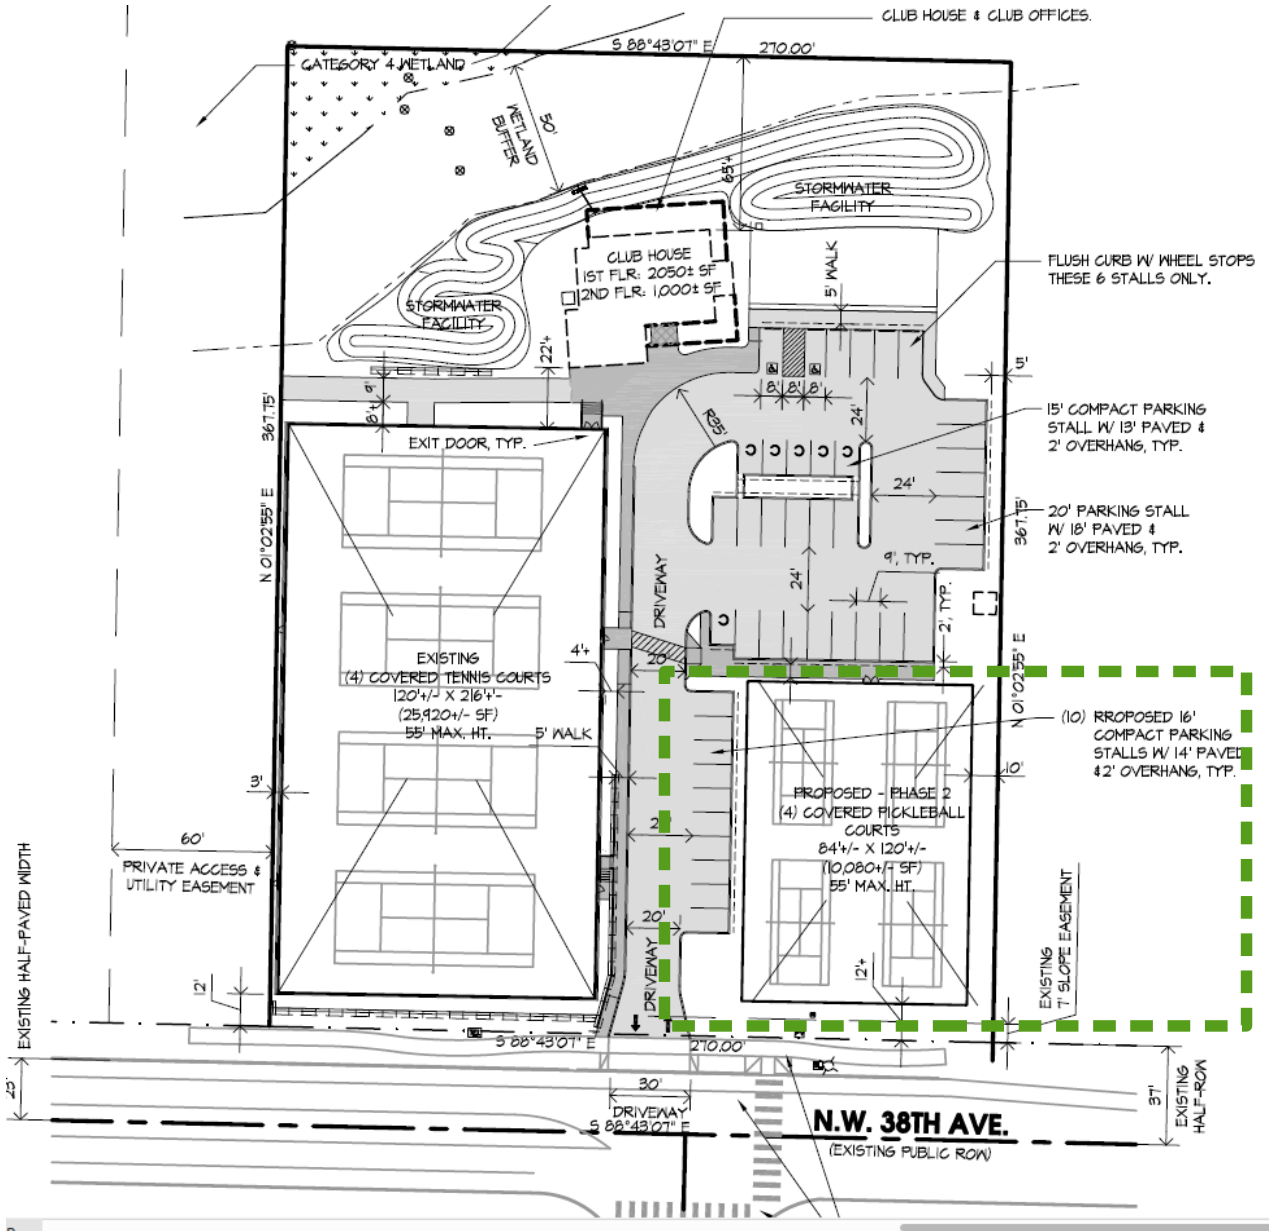

# evergreentennis

**NEW**  
Phase 2  
Building  
and additional  
parking

# About evergreentennis

- Evergreen Tennis opened in 2014 after developing and constructing an indoor 4-court tennis facility, creating a successful business that is valued in our community.
- Fall 2018, Evergreen Tennis began offering pickleball on the tennis courts during limited times to assess the market.
- Today, Evergreen Tennis is pursuing plans to construct an indoor 4-court pickleball facility with translucent ceiling.
- Land is already owned and sited for the pickleball building.
- The pickleball building and additional parking is approved by the City of Camas as “phase 2” development of Evergreen Tennis.
- Infrastructure, clubhouse, staff and software is already in place.